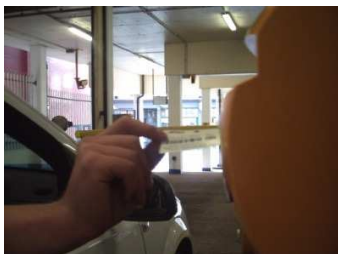

Parking Deal

30% off per visit

*Available to all Members at
NCP Church Street, Brighton*

- 1: Drive to the Car Park and take a ticket at the barrier.
- 2: When at Brighton Dome for a performance, ask a member of staff for a Members' follow-on Ticket

- 3: When you are ready to leave go to one of the pay machines located on the ground floor of the car park.
- 4: Insert the ticket from the barrier followed by your NCP Saver Ticket and pay the discounted price. Your discount card will be retained and exit ticket will be returned by the machine.